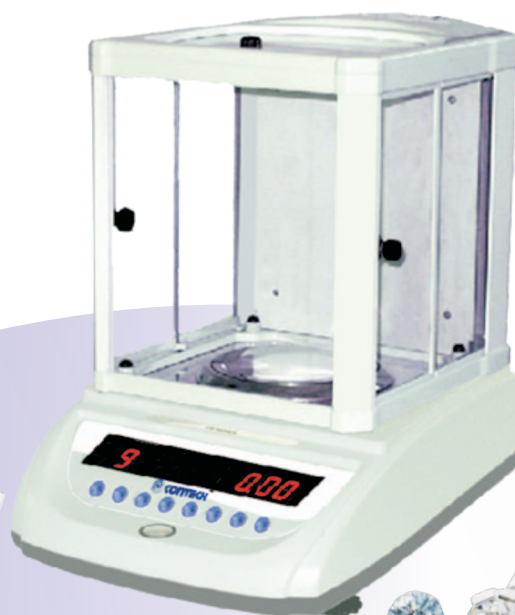

## CARAT BALANCES

0.0005 ct to 1500 ct

- Bright Display.
- Standard bi-directional RS-232 interface.
- Multiple weighing units & functions.
- Rechargeable battery (optional).
- Overload protection.

Model	Capacity	Readability	Pan Size
CT-20C	100 ct	0.005 ct	100 mm
CA-34C	150 ct	0.0005 ct	100 mm
CA-64C	300 ct	0.0005 ct	100 mm
CB-50C	250 ct	0.005 ct	100 mm
CB-220DC	250 / 1100 ct	0.005 / 0.025 ct	100 mm
CB-330DC	250 / 1500 ct	0.005 / 0.050 ct	100 mm