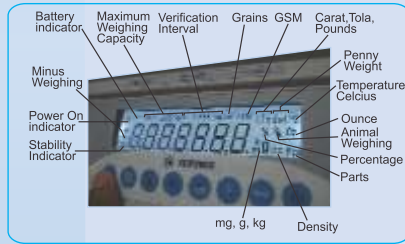

## HIGH PRECISION BALANCES

0.001g to 500g

Customized, attractive  
LCD display

Models	CA-123	CA-223	CA-323	CA-413	CA-503
Capacity	120g	220g	320g	410g	500g
Readability	0.001g	0.001g	0.001g	0.001g	0.001g
Repeatability (+/-)	0.001 g	0.001 g	0.001 g	0.001 g	0.002g
Linearity (+/-)	0.001 g	0.001 g	0.002 g	0.002 g	0.002g
Pan Size(mm)	100	100	100	100	100