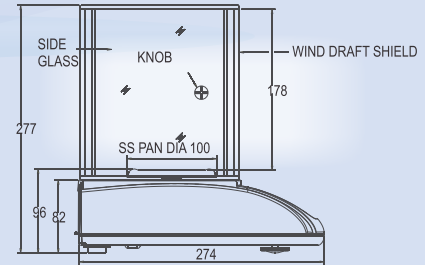

## HIGH PRECISION BALANCES

0.001g to 500g

Customized, attractive  
LCD display

Models	CA-123	CA-223	CA-323	CA-413	CA-503
Capacity	120g	220g	320g	410g	500g
Readability	0.001g	0.001g	0.001g	0.001g	0.001g
Repeatability (+/-)	0.001 g	0.001 g	0.001 g	0.001 g	0.002g
Linearity (+/-)	0.001 g	0.001 g	0.002 g	0.002 g	0.002g
Pan Size(mm)	100	100	100	100	100