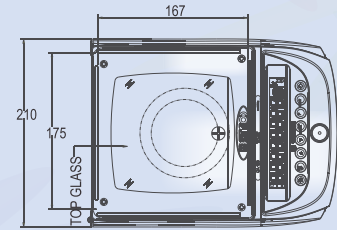

## HIGH PRECISION BALANCES

0.001g to 500g

Customized, attractive  
LCD display

Models	CA-123	CA-223	CA-323	CA-413	CA-503
Capacity	120g	220g	320g	410g	500g
Readability	0.001g	0.001g	0.001g	0.001g	0.001g
Repeatability (+/-)	0.001 g	0.001 g	0.001 g	0.001 g	0.002g
Linearity (+/-)	0.001 g	0.001 g	0.002 g	0.002 g	0.002g
Pan Size(mm)	100	100	100	100	100