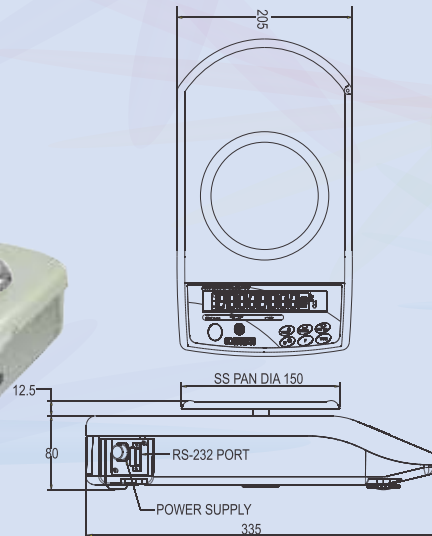

PRECISION BALANCES

PRECISION BALANCES

0.01g to 5kg

Upto 1000g

Above 1000g

Models	CB-600	CB-1000	CA-1502	CA-2202	CA- 3102	CA-4102	CA-5002
Capacity	600g	1000g	1500g	2200g	3100g	4100g	5000g
Readability	0.01g	0.01g	0.01g	0.01g	0.01g	0.01g	0.01g
Repeatability (+/-)	0.01g	0.01g	0.01g	0.01g	0.02g	0.02g	0.02g
Linearity (+/-)	0.01g	0.02g	0.02g	0.02g	0.02g	0.02g	0.02g
Pan Size(mm)	125	125	150	150	150	150	150